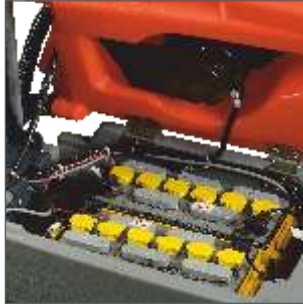

RootsScrub B 6060

Battery Operated Automatic Scrubber Drier

Twin brushes with 600 mm scrub width, easy to operate, 2400 m² cleanliness/hour

ROOTS - Perfect from product to service

RootsScrub B 6060 up to 2,400 m² cleanliness/hour.

- Easy guidance, excellent steering and high degree of maneuverability • Self propelled • Optimum vacuuming of dirt water even when negotiating corners thanks to the straight squeegee with spring suspension • Excellent view of the control panel
- Optimum view of the working area and protruding brush head • Easy cleaning of aisles & corners • Brushes and Squeegee lips can be exchanged without tools • Extremely tough • Service friendly • Non-corrosive, robust rotomould tanks are resistant to damage • Easy access to all components

Ergonomic handle for operators of any height. Excellent view of the area to be cleaned. Soft touch buttons for selection of operation. LCD panel with display of hour meter, battery level.

Large capacity battery pack

Variety of brushes to suit different applications.

Pad holder available as option

Easy tank cleaning, thanks to the large tank opening. Tank can be emptied quickly and easily via the large outlet hose. Overflow protection for the dirty water tank.